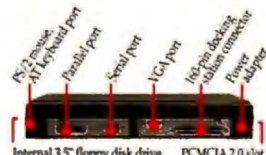

Internal 3.5" floppy disk drive PCMCIA 2.0 slot
Mouse/keyboard, parallel, serial and VGA ports plus PCMCIA expansion

Docking station gives you desktop power

With the available docking station, your WinBook instantly becomes a full-function desktop computer. The two expansion slots and drive bays allow you to add peripherals such as monitors, hard drives, CD ROMs, I/O cards or an extended keyboard. It also includes parallel, serial, PS/2 mouse, external keyboard and VGA ports.

And it's just $399!